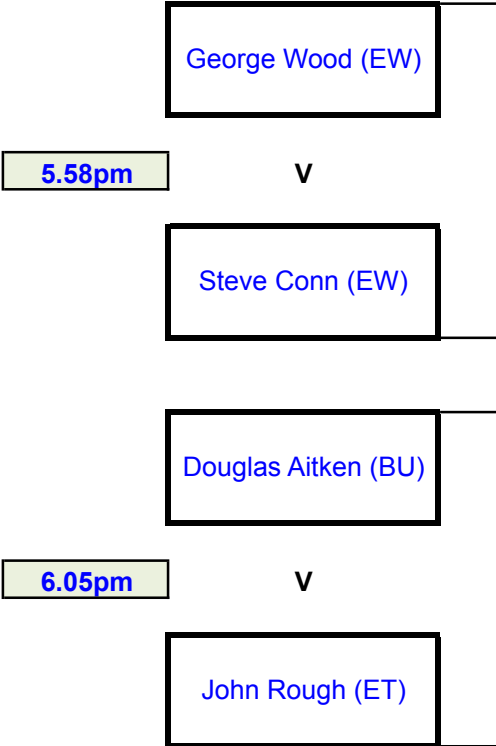

BHA Silver Section Match Play Draw 2015

Quarter Final

Semi Final

Final

Tuesday 14/7/15

Thursday 16/7/15

Friday 17/7/15

Wednesday 15/7/15